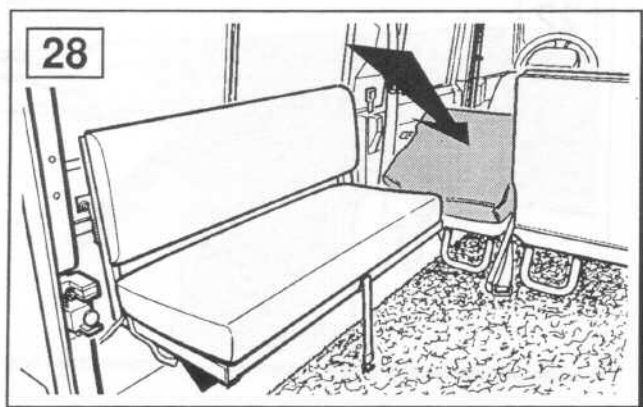

FITTING INSTRUCTIONS

> Defender

Dog Guard

BRITPART

The quality parts for Land Rovers

Fitting Instructions

Defender - Dog Guard

Fitting Instructions

Defender - Dog Guard

Defender 10 Seater - follow instructions 1 to 15
Defender 12 Seater - follow instructions 16 to 25

Defender 10 Seater

Fitting Instructions

Defender - Dog Guard

Fitting Instructions

Defender - Dog Guard

Defender 12 Seater

Fitting Instructions

Defender - Dog Guard

WARNING

Accessories which are not properly fitted can be dangerous.

Read the instructions carefully prior to fitting.

Whilst fitting, comply with the instructions at all times.