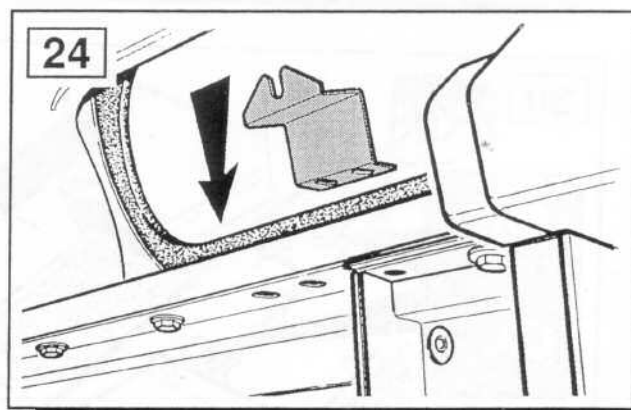

FITTING INSTRUCTIONS

> Defender

Dog Guard

BRITPART

The quality parts for Land Rovers

Fitting Instructions

Defender - Dog Guard

Fitting Instructions

Defender - Dog Guard

Defender 10 Seater - follow instructions 1 to 15
Defender 12 Seater - follow instructions 16 to 25

Defender 10 Seater

Fitting Instructions

Defender - Dog Guard

Fitting Instructions

Defender - Dog Guard

Defender 12 Seater

Fitting Instructions

Defender - Dog Guard

WARNING

Accessories which are not properly fitted can be dangerous.

Read the instructions carefully prior to fitting.

Whilst fitting, comply with the instructions at all times.