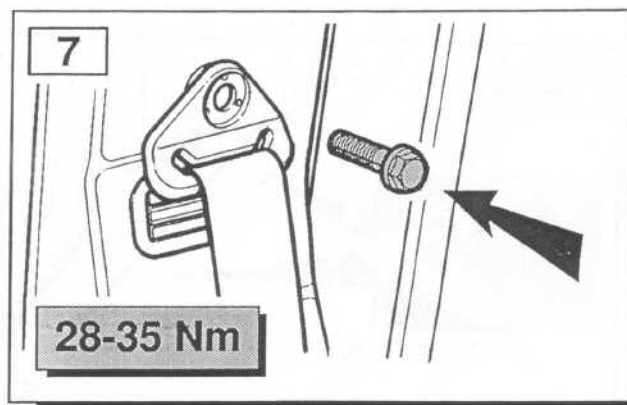

FITTING INSTRUCTIONS

> Defender

Dog Guard

BRITPART

The quality parts for Land Rovers

Fitting Instructions

Defender - Dog Guard

Fitting Instructions

Defender - Dog Guard

Defender 10 Seater - follow instructions 1 to 15
Defender 12 Seater - follow instructions 16 to 25

Defender 10 Seater

Fitting Instructions

Defender - Dog Guard

Fitting Instructions

Defender - Dog Guard

Defender 12 Seater

Fitting Instructions

Defender - Dog Guard

WARNING

Accessories which are not properly fitted can be dangerous.

Read the instructions carefully prior to fitting.

Whilst fitting, comply with the instructions at all times.