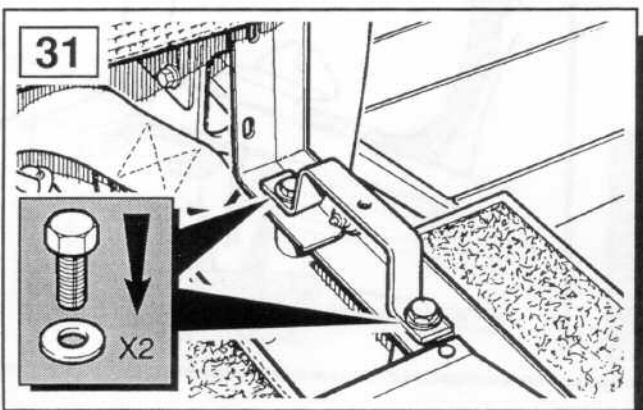

FITTING INSTRUCTIONS

> Defender

Dog Guard

BRITPART

The quality parts for Land Rovers

Fitting Instructions

Defender - Dog Guard

Fitting Instructions

Defender - Dog Guard

Defender 10 Seater - follow instructions 1 to 15
Defender 12 Seater - follow instructions 16 to 25

Defender 10 Seater

Fitting Instructions

Defender - Dog Guard

Fitting Instructions

Defender - Dog Guard

Defender 12 Seater

Fitting Instructions

Defender - Dog Guard

WARNING

Accessories which are not properly fitted can be dangerous.

Read the instructions carefully prior to fitting.

Whilst fitting, comply with the instructions at all times.