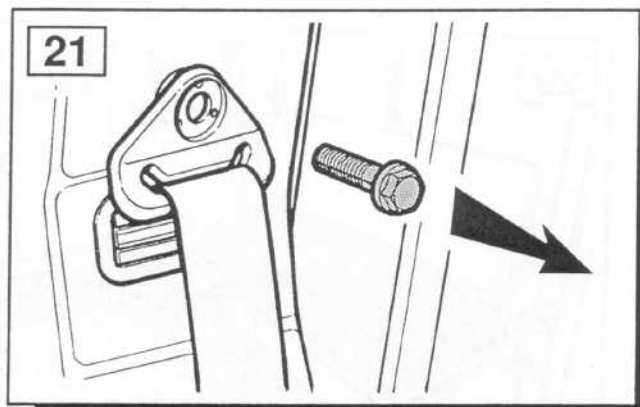

FITTING INSTRUCTIONS

> Defender

Dog Guard

BRITPART

The quality parts for Land Rovers

Fitting Instructions

Defender - Dog Guard

Fitting Instructions

Defender - Dog Guard

Defender 10 Seater - follow instructions 1 to 15
Defender 12 Seater - follow instructions 16 to 25

Defender 10 Seater

Fitting Instructions

Defender - Dog Guard

Fitting Instructions

Defender - Dog Guard

Defender 12 Seater

Fitting Instructions

Defender - Dog Guard

WARNING

Accessories which are not properly fitted can be dangerous.

Read the instructions carefully prior to fitting.

Whilst fitting, comply with the instructions at all times.