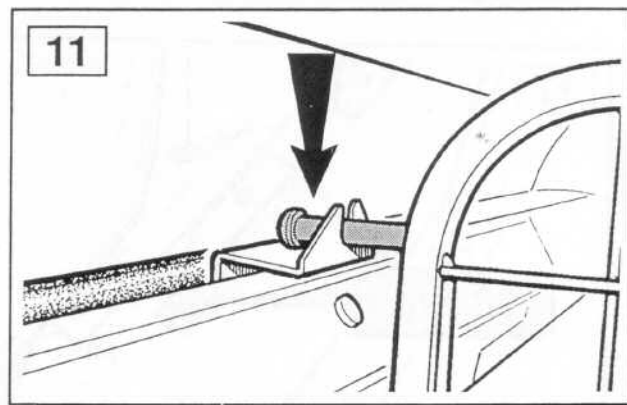

FITTING INSTRUCTIONS

> Defender

Dog Guard

BRITPART

The quality parts for Land Rovers

Fitting Instructions

Defender - Dog Guard

Fitting Instructions

Defender - Dog Guard

Defender 10 Seater - follow instructions 1 to 15
Defender 12 Seater - follow instructions 16 to 25

Defender 10 Seater

Fitting Instructions

Defender - Dog Guard

Fitting Instructions

Defender - Dog Guard

Defender 12 Seater

Fitting Instructions

Defender - Dog Guard

WARNING

Accessories which are not properly fitted can be dangerous.

Read the instructions carefully prior to fitting.

Whilst fitting, comply with the instructions at all times.