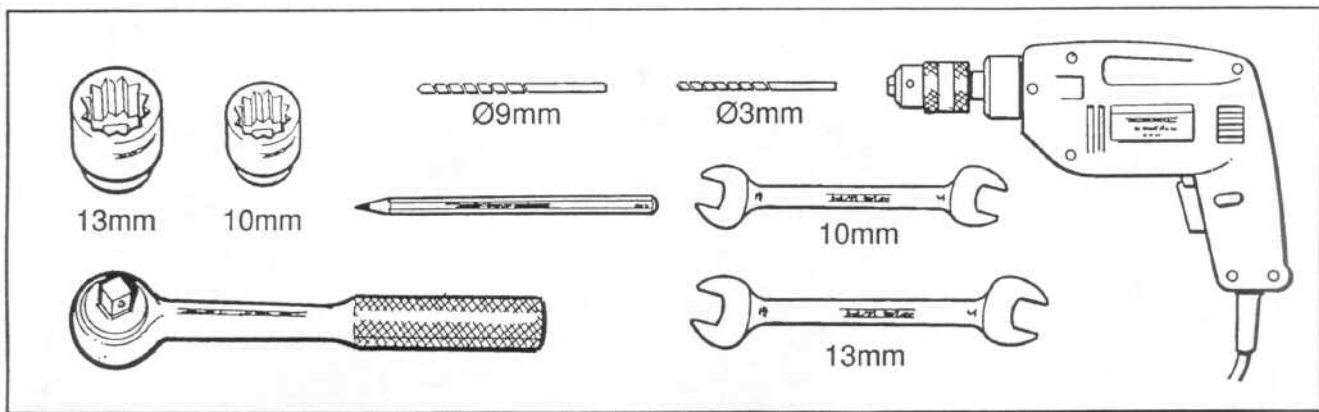

FITTING INSTRUCTIONS

> Defender

Dog Guard

BRITPART

The quality parts for Land Rovers

Fitting Instructions

Defender - Dog Guard

Fitting Instructions

Defender - Dog Guard

Defender 10 Seater - follow instructions 1 to 15
Defender 12 Seater - follow instructions 16 to 25

Defender 10 Seater

Fitting Instructions

Defender - Dog Guard

Fitting Instructions

Defender - Dog Guard