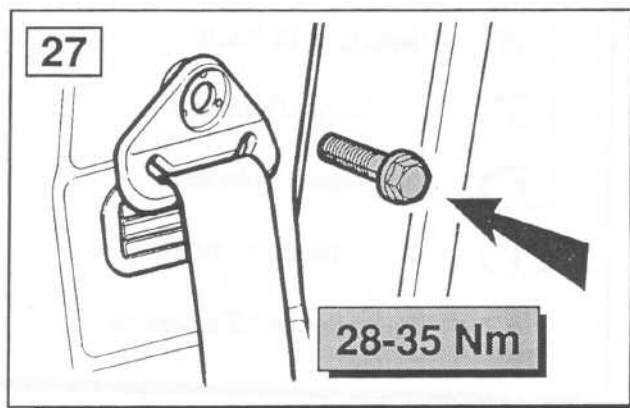

Fitting Instructions

Defender - Dog Guard