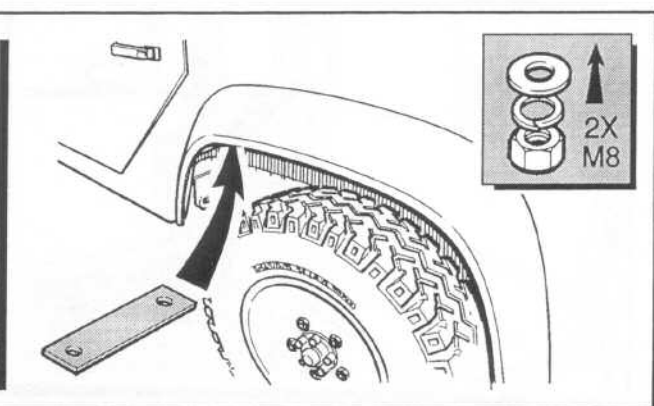

FITTING INSTRUCTIONS

> Defender

Dog Guard

BRITPART

The quality parts for Land Rovers

Fitting Instructions

Defender - Dog Guard

Fitting Instructions

Defender - Dog Guard

Defender 10 Seater - follow instructions 1 to 15
Defender 12 Seater - follow instructions 16 to 25

Defender 10 Seater

Fitting Instructions

Defender - Dog Guard

Fitting Instructions

Defender - Dog Guard

Defender 12 Seater

Fitting Instructions

Defender - Dog Guard

WARNING

Accessories which are not properly fitted can be dangerous.

Read the instructions carefully prior to fitting.

Whilst fitting, comply with the instructions at all times.