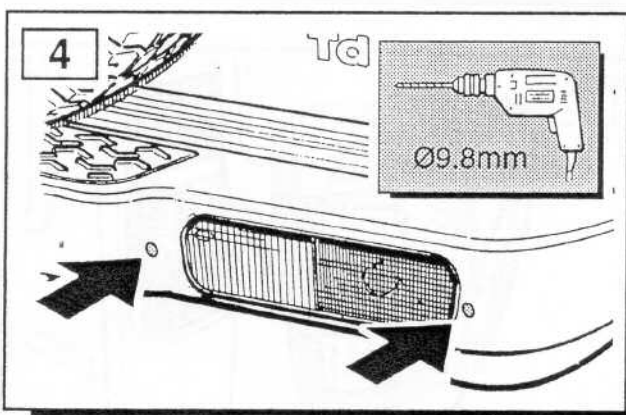

FITTING INSTRUCTIONS

> Discovery

Rear Lamp and Bumper Lamp Guards

BRITPART

The quality parts for Land Rovers

Fitting Instructions

Discovery - Rear Lamp and Bumper Lamp Guards

The following instructions are valid for both sides of the vehicle.

Fitting Instructions

Discovery - Rear Lamp and Bumper Lamp Guards

Fitting Instructions

Discovery - Rear Lamp and Bumper Lamp Guards

The following instructions are valid for both sides of the vehicle.

WARNING