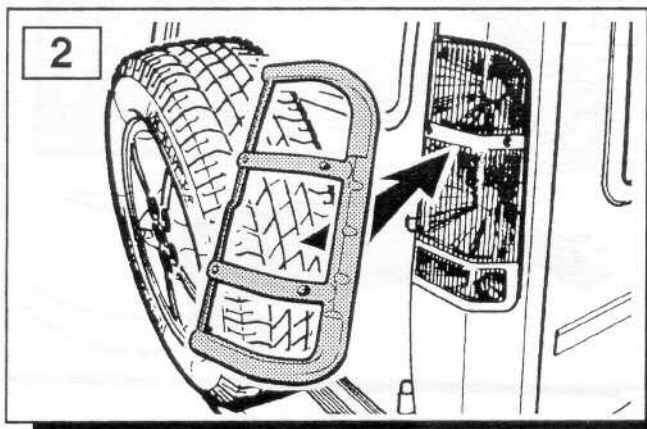

FITTING INSTRUCTIONS

> Discovery

Rear Lamp and Bumper Lamp Guards

BRITPART

The quality parts for Land Rovers

Fitting Instructions

Discovery - Rear Lamp and Bumper Lamp Guards

The following instructions are valid for both sides of the vehicle.

Fitting Instructions

Discovery - Rear Lamp and Bumper Lamp Guards

Fitting Instructions

Discovery - Rear Lamp and Bumper Lamp Guards

The following instructions are valid for both sides of the vehicle.

WARNING