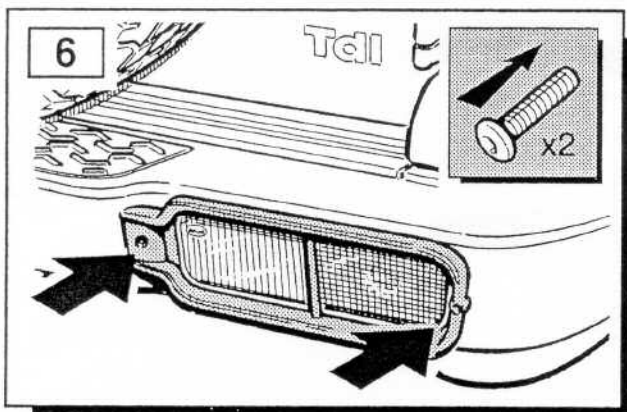

FITTING INSTRUCTIONS

> Discovery

Rear Lamp and Bumper Lamp Guards

BRITPART

The quality parts for Land Rovers

Fitting Instructions

Discovery - Rear Lamp and Bumper Lamp Guards

The following instructions are valid for both sides of the vehicle.

Fitting Instructions

Discovery - Rear Lamp and Bumper Lamp Guards

Fitting Instructions

Discovery - Rear Lamp and Bumper Lamp Guards

The following instructions are valid for both sides of the vehicle.

WARNING