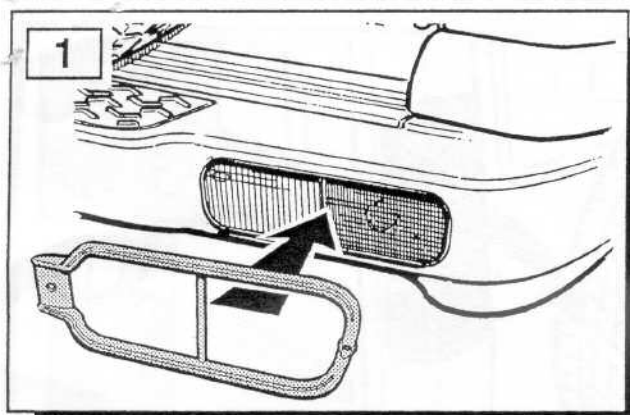

FITTING INSTRUCTIONS

> Discovery

Rear Lamp and Bumper Lamp Guards

BRITPART

The quality parts for Land Rovers

Fitting Instructions

Discovery - Rear Lamp and Bumper Lamp Guards

The following instructions are valid for both sides of the vehicle.

Fitting Instructions

Discovery - Rear Lamp and Bumper Lamp Guards

Fitting Instructions

Discovery - Rear Lamp and Bumper Lamp Guards

The following instructions are valid for both sides of the vehicle.

WARNING