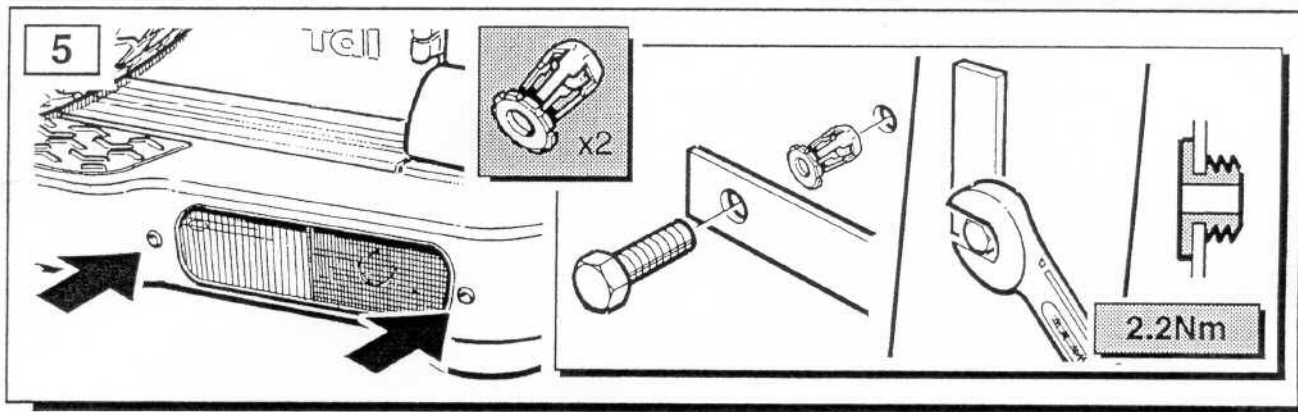

FITTING INSTRUCTIONS

> Discovery

Rear Lamp and Bumper Lamp Guards

BRITPART

The quality parts for Land Rovers

Fitting Instructions

Discovery - Rear Lamp and Bumper Lamp Guards

The following instructions are valid for both sides of the vehicle.

Fitting Instructions

Discovery - Rear Lamp and Bumper Lamp Guards

Fitting Instructions

Discovery - Rear Lamp and Bumper Lamp Guards

The following instructions are valid for both sides of the vehicle.

WARNING