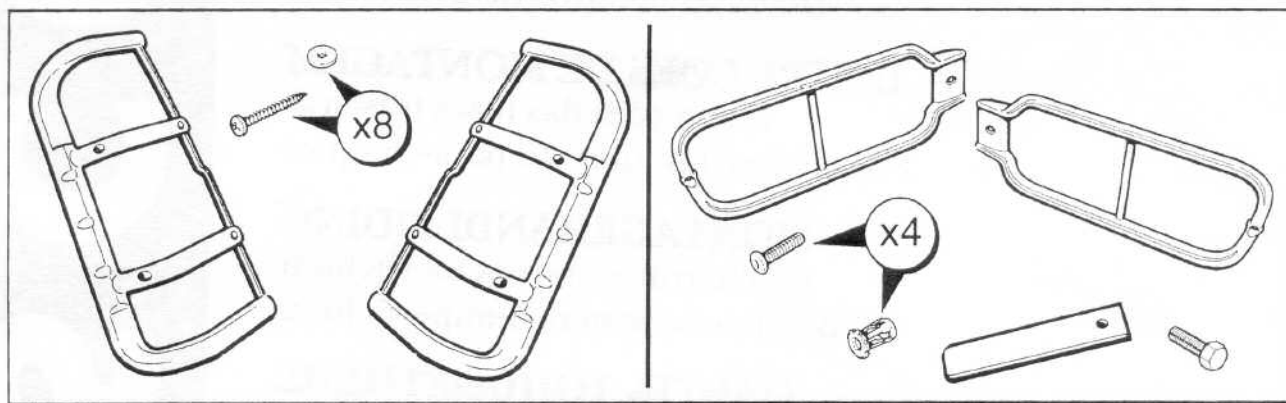

FITTING INSTRUCTIONS

> Discovery

Rear Lamp and Bumper Lamp Guards

BRITPART

The quality parts for Land Rovers

Fitting Instructions

Discovery - Rear Lamp and Bumper Lamp Guards

The following instructions are valid for both sides of the vehicle.

Fitting Instructions

Discovery - Rear Lamp and Bumper Lamp Guards

Fitting Instructions

Discovery - Rear Lamp and Bumper Lamp Guards

The following instructions are valid for both sides of the vehicle.

WARNING