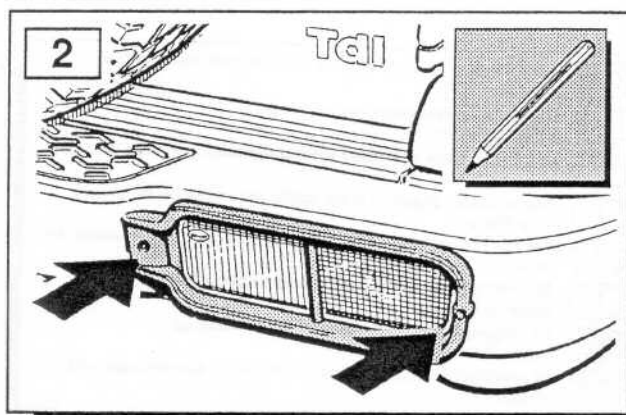

FITTING INSTRUCTIONS

> Discovery

Rear Lamp and Bumper Lamp Guards

BRITPART

The quality parts for Land Rovers

Fitting Instructions

Discovery - Rear Lamp and Bumper Lamp Guards

The following instructions are valid for both sides of the vehicle.

Fitting Instructions

Discovery - Rear Lamp and Bumper Lamp Guards

Fitting Instructions

Discovery - Rear Lamp and Bumper Lamp Guards

The following instructions are valid for both sides of the vehicle.

WARNING