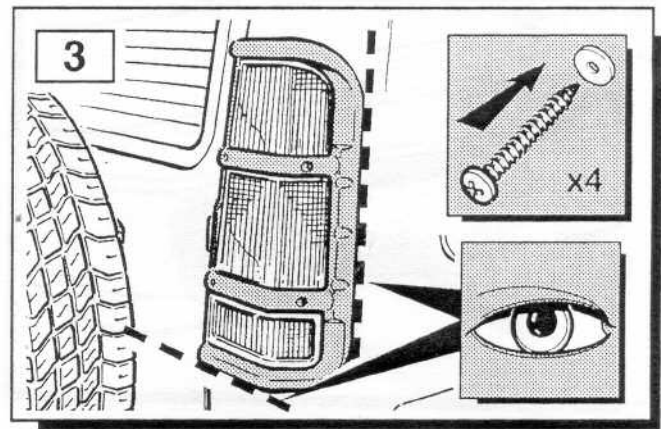

FITTING INSTRUCTIONS

> Discovery

Rear Lamp and Bumper Lamp Guards

BRITPART

The quality parts for Land Rovers

Fitting Instructions

Discovery - Rear Lamp and Bumper Lamp Guards

The following instructions are valid for both sides of the vehicle.

Fitting Instructions

Discovery - Rear Lamp and Bumper Lamp Guards

Fitting Instructions

Discovery - Rear Lamp and Bumper Lamp Guards

The following instructions are valid for both sides of the vehicle.

WARNING