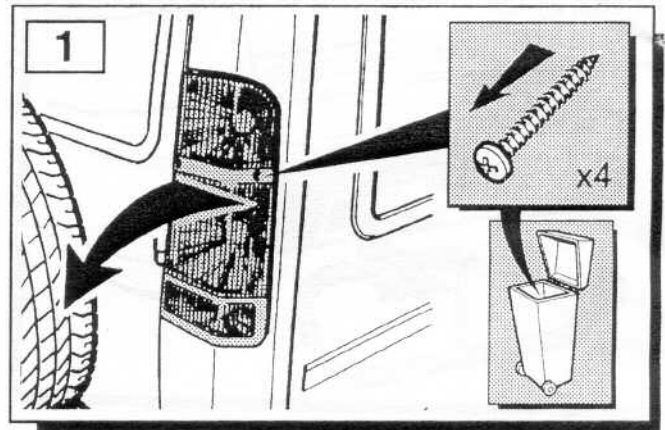

FITTING INSTRUCTIONS

> Discovery

Rear Lamp and Bumper Lamp Guards

BRITPART

The quality parts for Land Rovers

Fitting Instructions

Discovery - Rear Lamp and Bumper Lamp Guards

The following instructions are valid for both sides of the vehicle.

Fitting Instructions

Discovery - Rear Lamp and Bumper Lamp Guards

Fitting Instructions

Discovery - Rear Lamp and Bumper Lamp Guards

The following instructions are valid for both sides of the vehicle.

WARNING