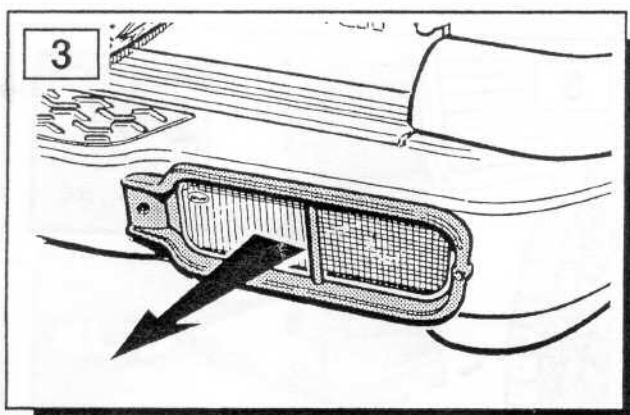

FITTING INSTRUCTIONS

> Discovery

Rear Lamp and Bumper Lamp Guards

BRITPART

The quality parts for Land Rovers

Fitting Instructions

Discovery - Rear Lamp and Bumper Lamp Guards

The following instructions are valid for both sides of the vehicle.

Fitting Instructions

Discovery - Rear Lamp and Bumper Lamp Guards

Fitting Instructions

Discovery - Rear Lamp and Bumper Lamp Guards

The following instructions are valid for both sides of the vehicle.

WARNING