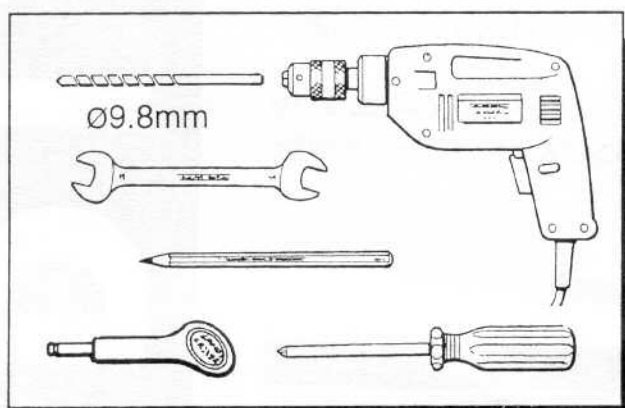

FITTING INSTRUCTIONS

> Discovery

Rear Lamp and Bumper Lamp Guards

BRITPART

The quality parts for Land Rovers

Fitting Instructions

Discovery - Rear Lamp and Bumper Lamp Guards

The following instructions are valid for both sides of the vehicle.

Fitting Instructions

Discovery - Rear Lamp and Bumper Lamp Guards

Fitting Instructions

Discovery - Rear Lamp and Bumper Lamp Guards

The following instructions are valid for both sides of the vehicle.

WARNING