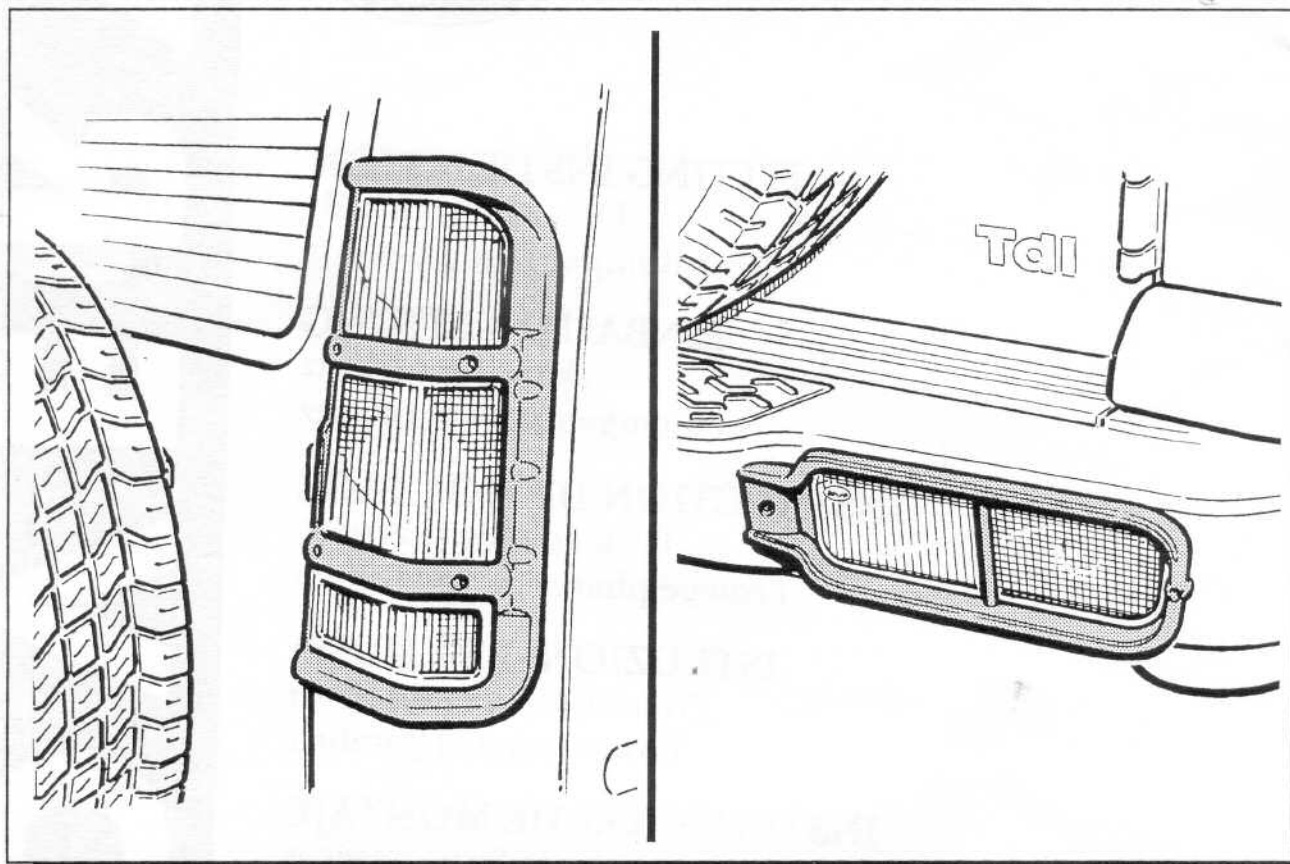

FITTING INSTRUCTIONS

> Discovery

Rear Lamp and Bumper Lamp Guards

BRITPART

The quality parts for Land Rovers

Fitting Instructions

Discovery - Rear Lamp and Bumper Lamp Guards

The following instructions are valid for both sides of the vehicle.

Fitting Instructions

Discovery - Rear Lamp and Bumper Lamp Guards

Fitting Instructions

Discovery - Rear Lamp and Bumper Lamp Guards

The following instructions are valid for both sides of the vehicle.

WARNING