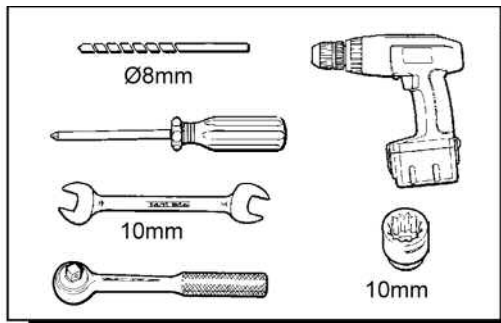

FITTING INSTRUCTIONS

Range Rover

Rear Mudflaps

BRITPART

The quality parts for Land Rovers

Reference - FI027A - Vr1

Fitting Instructions

Range Rover - Rear Mudflaps

The instructions are valid for both sides of the vehicle.

WARNING

Accessories which are not properly fitted can be dangerous.

Read the instructions carefully prior to fitting.

Whilst fitting, comply with the instructions at all times.

Fitting Instructions

Range Rover - Rear Mudflaps