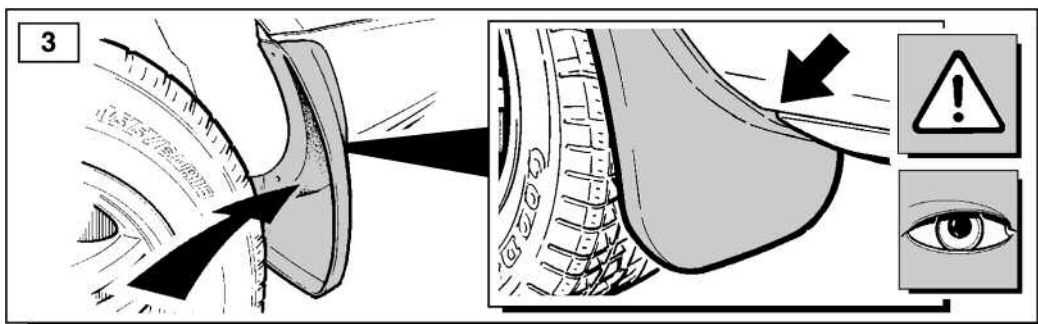

FITTING INSTRUCTIONS

Range Rover

Rear Mudflaps

BRITPART

The quality parts for Land Rovers

Reference - FI027A - Vr1

Fitting Instructions

Range Rover - Rear Mudflaps

The instructions are valid for both sides of the vehicle.

WARNING

Accessories which are not properly fitted can be dangerous.

Read the instructions carefully prior to fitting.

Whilst fitting, comply with the instructions at all times.