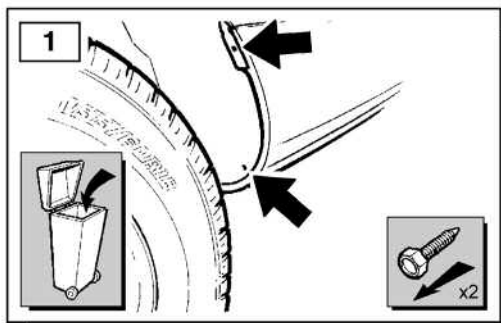

FITTING INSTRUCTIONS

Range Rover

Rear Mudflaps

BRITPART

The quality parts for Land Rovers

Reference - FI027A - Vr1

Fitting Instructions

Range Rover - Rear Mudflaps

The instructions are valid for both sides of the vehicle.

WARNING

Accessories which are not properly fitted can be dangerous.

Read the instructions carefully prior to fitting.

Whilst fitting, comply with the instructions at all times.

Fitting Instructions

Range Rover - Rear Mudflaps