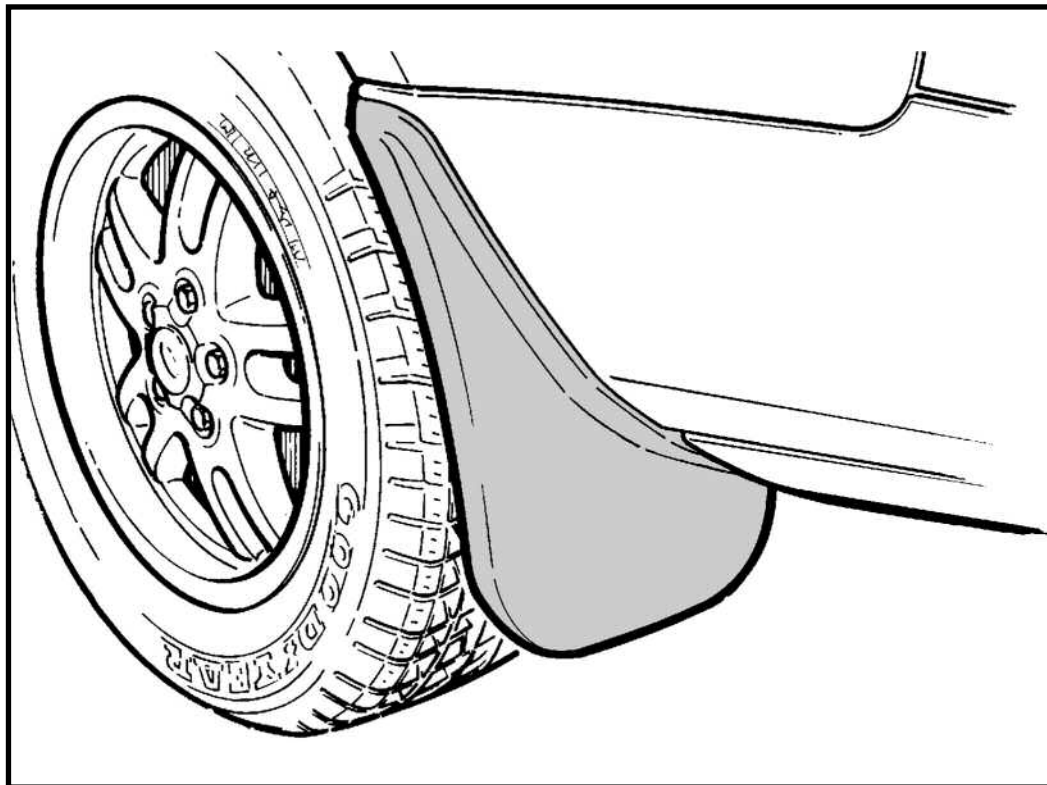

FITTING INSTRUCTIONS

Range Rover

Rear Mudflaps

BRITPART

The quality parts for Land Rovers

Reference - FI027A - Vr1

Fitting Instructions

Range Rover - Rear Mudflaps

The instructions are valid for both sides of the vehicle.

WARNING

Accessories which are not properly fitted can be dangerous.

Read the instructions carefully prior to fitting.

Whilst fitting, comply with the instructions at all times.