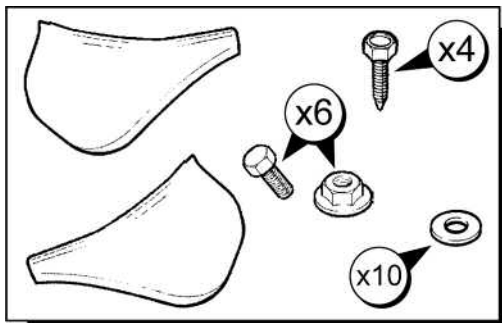

FITTING INSTRUCTIONS

Range Rover

Rear Mudflaps

BRITPART

The quality parts for Land Rovers

Reference - FI027A - Vr1

Fitting Instructions

Range Rover - Rear Mudflaps

The instructions are valid for both sides of the vehicle.

WARNING

Accessories which are not properly fitted can be dangerous.

Read the instructions carefully prior to fitting.

Whilst fitting, comply with the instructions at all times.

Fitting Instructions

Range Rover - Rear Mudflaps