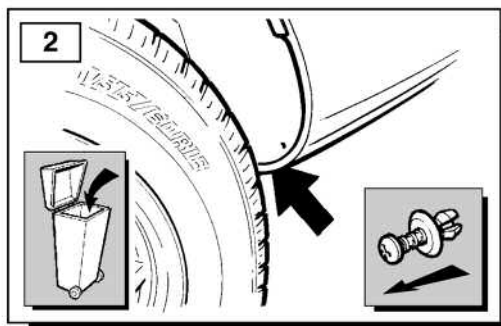

FITTING INSTRUCTIONS

Range Rover

Rear Mudflaps

BRITPART

The quality parts for Land Rovers

Reference - FI027A - Vr1

Fitting Instructions

Range Rover - Rear Mudflaps

The instructions are valid for both sides of the vehicle.

WARNING

Accessories which are not properly fitted can be dangerous.

Read the instructions carefully prior to fitting.

Whilst fitting, comply with the instructions at all times.

Fitting Instructions

Range Rover - Rear Mudflaps