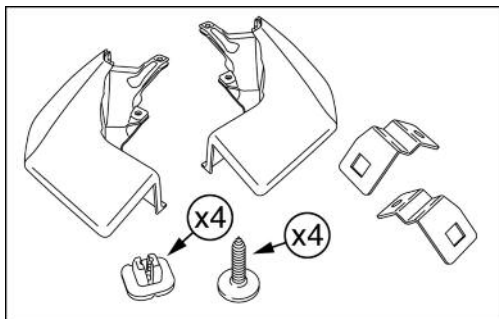

FITTING INSTRUCTIONS

> Discovery 3

Rear Mudflaps

BRITPART

The quality parts for Land Rovers

Version 1

Fitting Instructions

Discovery 3 - Rear Mudflaps

The instructions are valid for both sides of the vehicle.

WARNING

Accessories which are not properly fitted can be dangerous.

Read the instructions carefully prior to fitting.

Whilst fitting, comply with the instructions at all times.