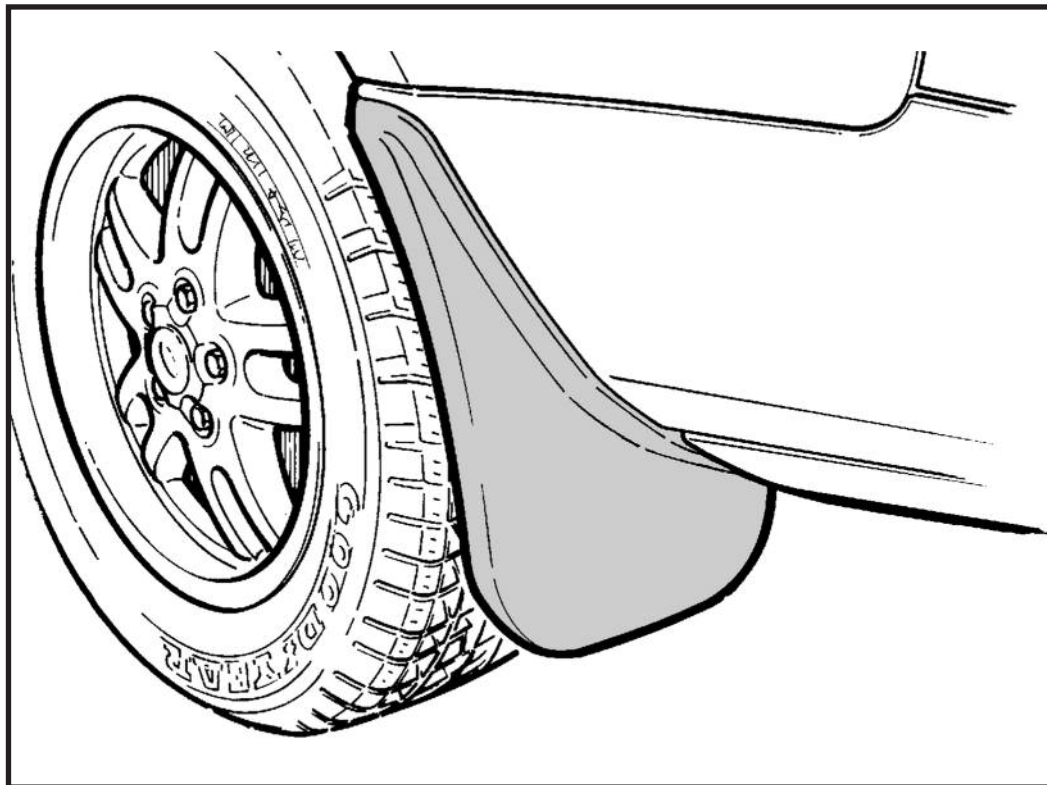

FITTING INSTRUCTIONS

Range Rover

Rear Mudflaps

BRITPART

The quality parts for Land Rovers

Version 1

Fitting Instructions

Range Rover - Rear Mudflaps

The instructions are valid for both sides of the vehicle.

WARNING

Accessories which are not properly fitted can be dangerous.

Read the instructions carefully prior to fitting.

Whilst fitting, comply with the instructions at all times.