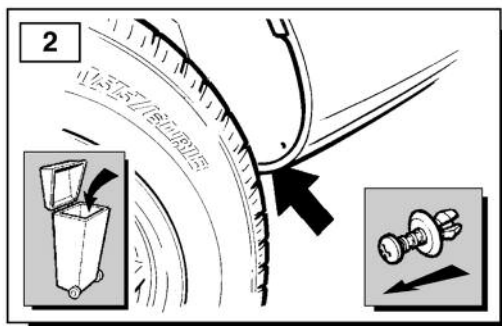

FITTING INSTRUCTIONS

Range Rover

Rear Mudflaps

BRITPART

The quality parts for Land Rovers

Version 1

Fitting Instructions

Range Rover - Rear Mudflaps

The instructions are valid for both sides of the vehicle.

WARNING

Accessories which are not properly fitted can be dangerous.

Read the instructions carefully prior to fitting.

Whilst fitting, comply with the instructions at all times.

Fitting Instructions

Range Rover - Rear Mudflaps