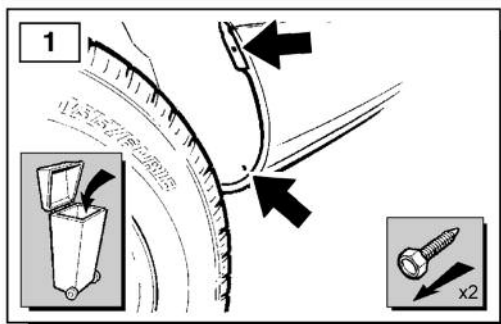

FITTING INSTRUCTIONS

Range Rover

Rear Mudflaps

BRITPART

The quality parts for Land Rovers

Version 1

Fitting Instructions

Range Rover - Rear Mudflaps

The instructions are valid for both sides of the vehicle.

WARNING

Accessories which are not properly fitted can be dangerous.

Read the instructions carefully prior to fitting.

Whilst fitting, comply with the instructions at all times.

Fitting Instructions

Range Rover - Rear Mudflaps