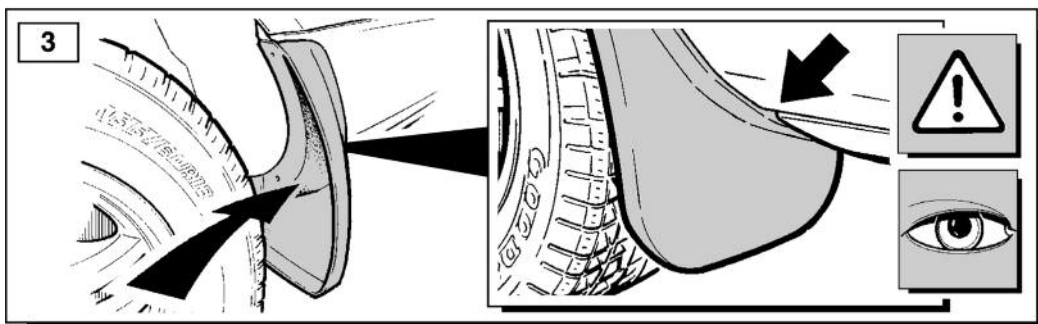

FITTING INSTRUCTIONS

Range Rover

Rear Mudflaps

BRITPART

The quality parts for Land Rovers

Version 1

Fitting Instructions

Range Rover - Rear Mudflaps

The instructions are valid for both sides of the vehicle.

WARNING

Accessories which are not properly fitted can be dangerous.

Read the instructions carefully prior to fitting.

Whilst fitting, comply with the instructions at all times.