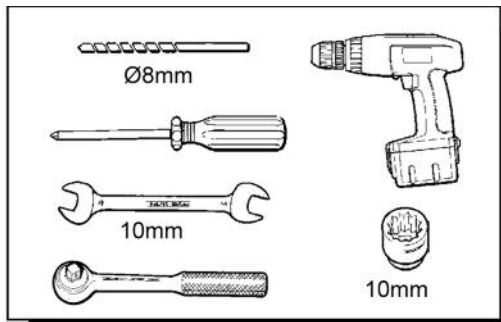

FITTING INSTRUCTIONS

Range Rover

Rear Mudflaps

BRITPART

The quality parts for Land Rovers

Version 1

Fitting Instructions

Range Rover - Rear Mudflaps

The instructions are valid for both sides of the vehicle.

WARNING

Accessories which are not properly fitted can be dangerous.

Read the instructions carefully prior to fitting.

Whilst fitting, comply with the instructions at all times.

Fitting Instructions

Range Rover - Rear Mudflaps