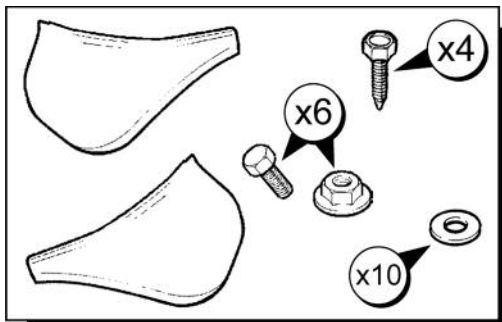

FITTING INSTRUCTIONS

Range Rover

Rear Mudflaps

BRITPART

The quality parts for Land Rovers

Version 1

Fitting Instructions

Range Rover - Rear Mudflaps

The instructions are valid for both sides of the vehicle.

WARNING

Accessories which are not properly fitted can be dangerous.

Read the instructions carefully prior to fitting.

Whilst fitting, comply with the instructions at all times.

Fitting Instructions

Range Rover - Rear Mudflaps