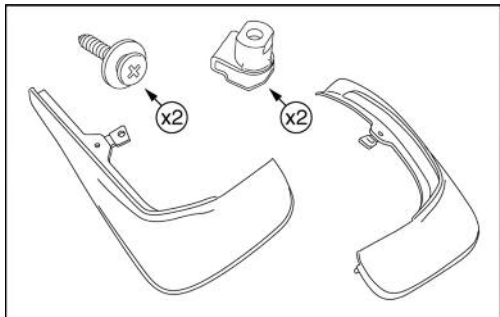

FITTING INSTRUCTIONS

Range Rover Sport

Rear Mudflaps

BRITPART

The quality parts for Land Rovers

Version 1

Fitting Instructions

Range Rover Sport - Rear Mudflaps

The instructions are valid for both sides of the vehicle.

WARNING

Accessories which are not properly fitted can be dangerous.

Read the instructions carefully prior to fitting.

Whilst fitting, comply with the instructions at all times.

Fitting Instructions

Range Rover Sport - Rear Mudflaps