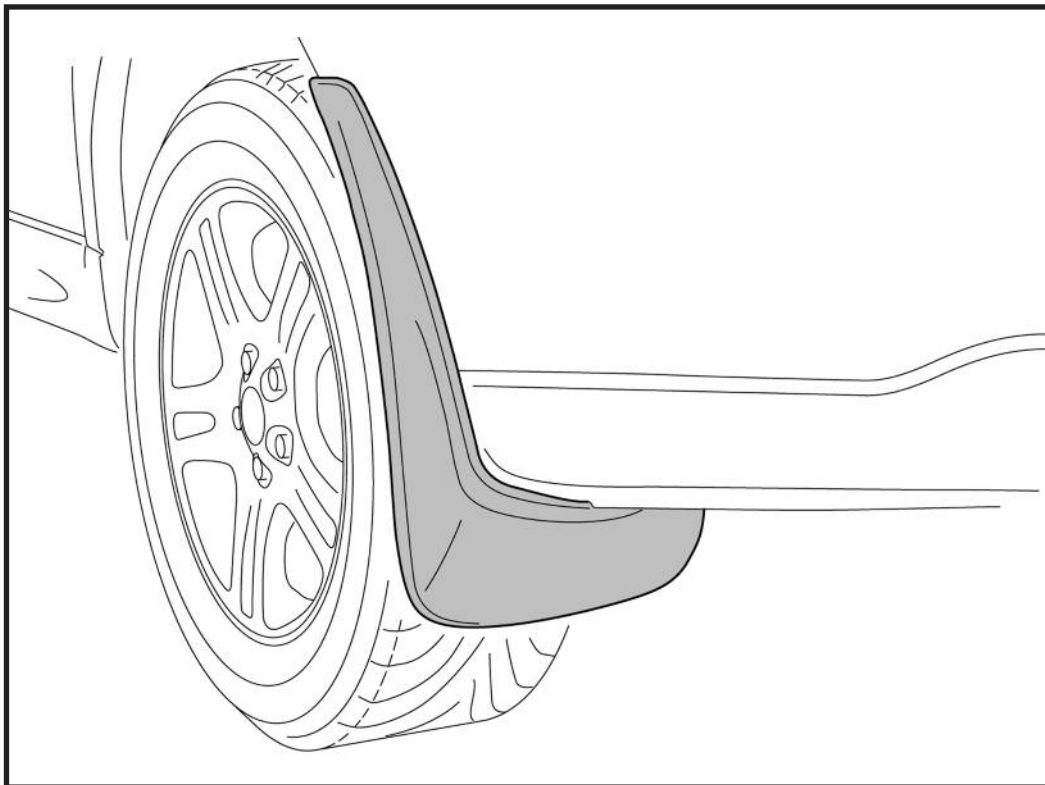

FITTING INSTRUCTIONS

Range Rover Sport

Rear Mudflaps

BRITPART

The quality parts for Land Rovers

Version 1

Fitting Instructions

Range Rover Sport - Rear Mudflaps

The instructions are valid for both sides of the vehicle.

WARNING

Accessories which are not properly fitted can be dangerous.

Read the instructions carefully prior to fitting.

Whilst fitting, comply with the instructions at all times.

Fitting Instructions

Range Rover Sport - Rear Mudflaps