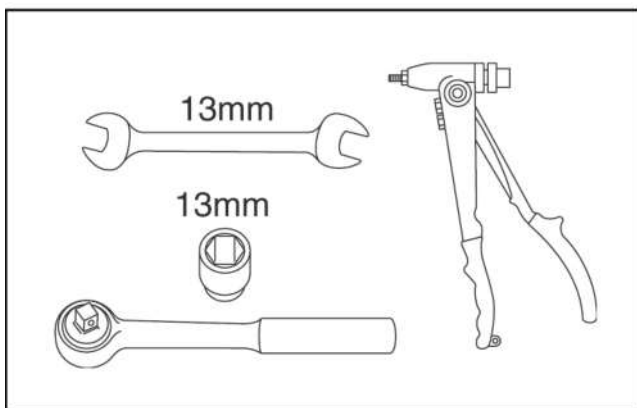

FITTING INSTRUCTIONS

> Defender

Side Steps

BRITPART

The quality parts for Land Rovers

Fitting Instructions

Defender - Side Steps

The following instructions are valid for both sides of the vehicle.