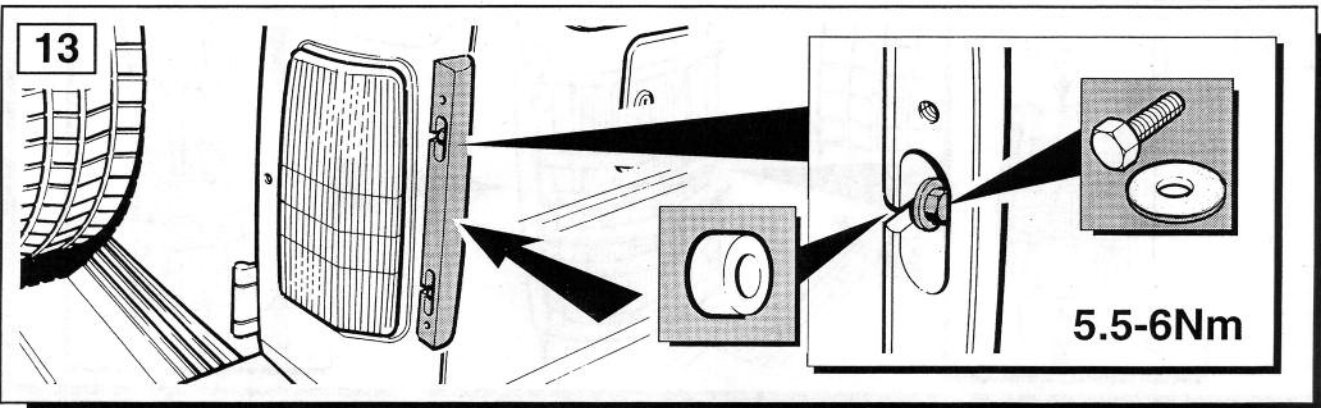

Fitting Instructions

Discovery - Rear Lamp Guard