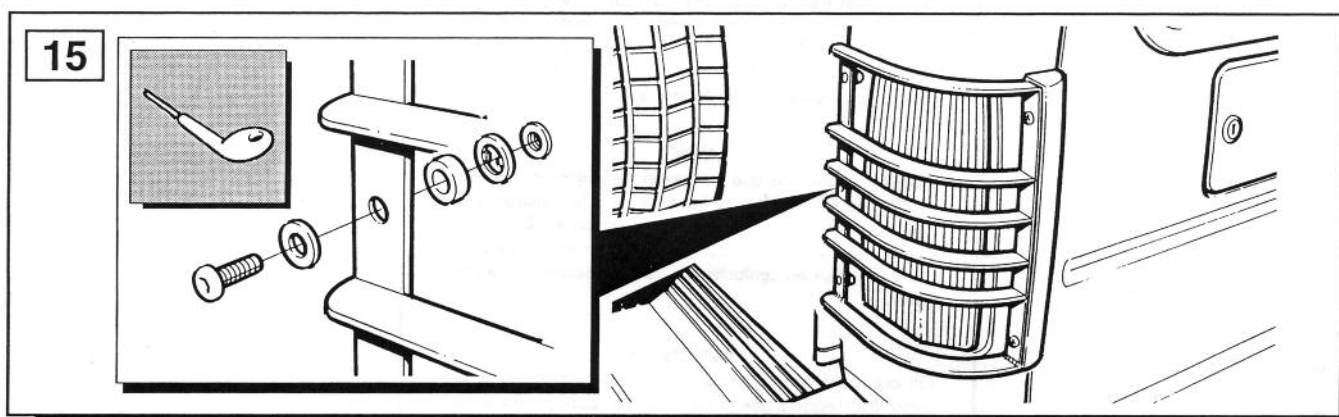

WARNING

Accessories which are not properly fitted can be dangerous.

Read the instructions carefully prior to fitting.

Whilst fitting, comply with the instructions at all times.