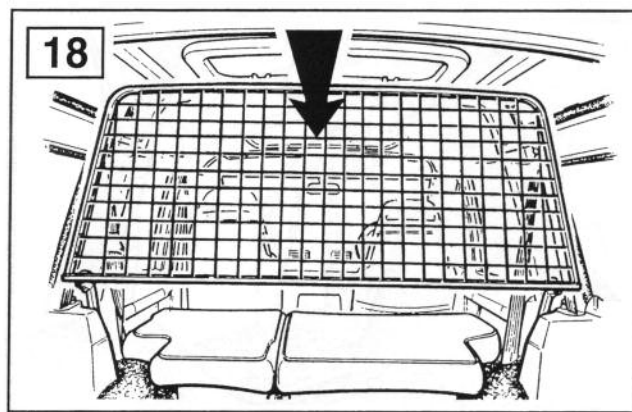

FITTING INSTRUCTIONS

> Discovery

Dog Guard

BRITPART

The quality parts for Land Rovers

Fitting Instructions

Discovery - Dog Guard

Fitting Instructions

Discovery - Dog Guard

Installation for right hand side is the same as the left hand side.

If loadspace blind is fitted follow instructions 22-24

WARNING

Accessories which are not properly fitted can be dangerous.