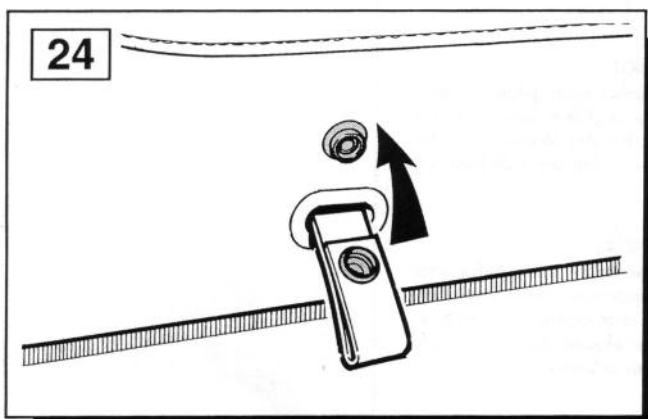

FITTING INSTRUCTIONS

> Discovery

Dog Guard

BRITPART

The quality parts for Land Rovers

Fitting Instructions

Discovery - Dog Guard

Fitting Instructions

Discovery - Dog Guard

Installation for right hand side is the same as the left hand side.

If loadspace blind is fitted follow instructions 22-24

WARNING

Accessories which are not properly fitted can be dangerous.