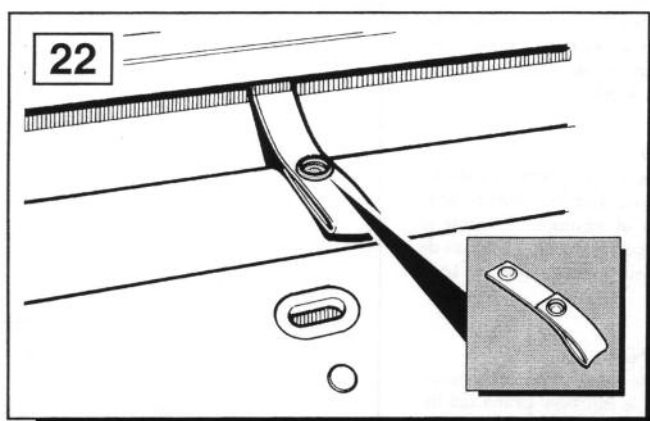

FITTING INSTRUCTIONS

> Discovery

Dog Guard

BRITPART

The quality parts for Land Rovers

Fitting Instructions

Discovery - Dog Guard

Fitting Instructions

Discovery - Dog Guard

Installation for right hand side is the same as the left hand side.

If loadspace blind is fitted follow instructions 22-24

WARNING

Accessories which are not properly fitted can be dangerous.