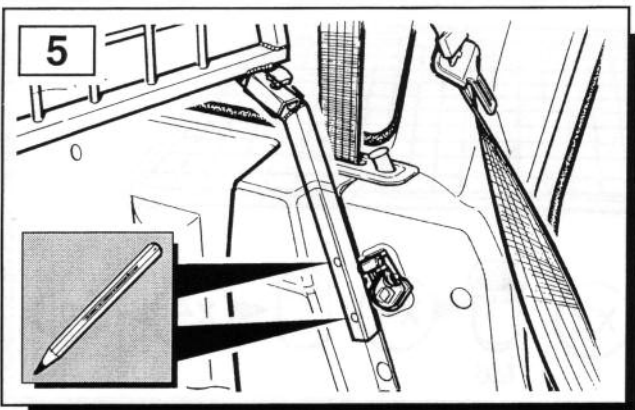

FITTING INSTRUCTIONS

> Discovery

Dog Guard

BRITPART

The quality parts for Land Rovers

Fitting Instructions

Discovery - Dog Guard

Fitting Instructions

Discovery - Dog Guard

Installation for right hand side is the same as the left hand side.

If loadspace blind is fitted follow instructions 22-24

WARNING

Accessories which are not properly fitted can be dangerous.