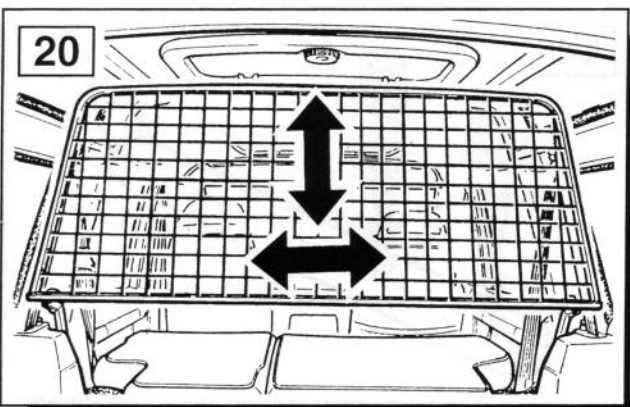

FITTING INSTRUCTIONS

> Discovery

Dog Guard

BRITPART

The quality parts for Land Rovers

Fitting Instructions

Discovery - Dog Guard

Fitting Instructions

Discovery - Dog Guard

Installation for right hand side is the same as the left hand side.

If loadspace blind is fitted follow instructions 22-24

WARNING

Accessories which are not properly fitted can be dangerous.