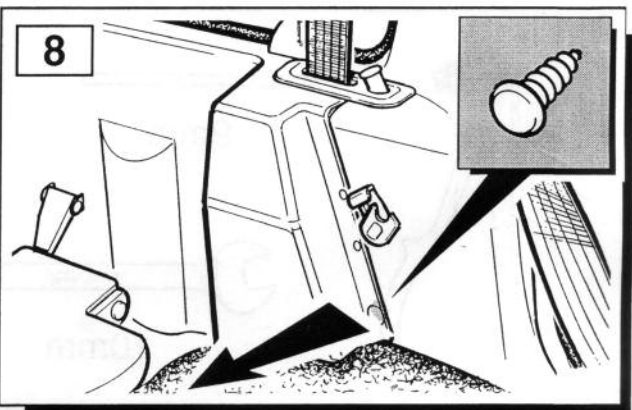

FITTING INSTRUCTIONS

> Discovery

Dog Guard

BRITPART

The quality parts for Land Rovers

Fitting Instructions

Discovery - Dog Guard

Fitting Instructions

Discovery - Dog Guard

Installation for right hand side is the same as the left hand side.

If loadspace blind is fitted follow instructions 22-24

WARNING

Accessories which are not properly fitted can be dangerous.