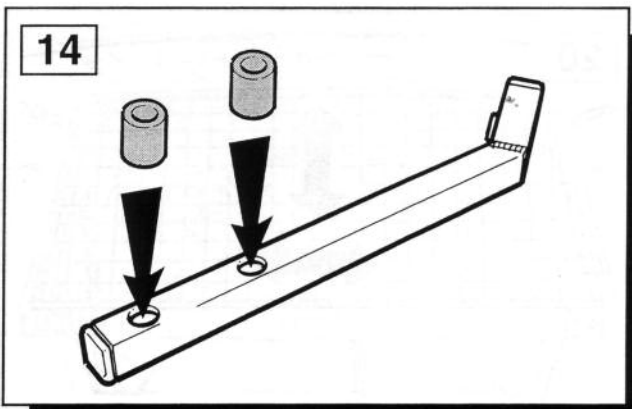

FITTING INSTRUCTIONS

> Discovery

Dog Guard

BRITPART

The quality parts for Land Rovers

Fitting Instructions

Discovery - Dog Guard

Fitting Instructions

Discovery - Dog Guard

Installation for right hand side is the same as the left hand side.

If loadspace blind is fitted follow instructions 22-24

WARNING

Accessories which are not properly fitted can be dangerous.