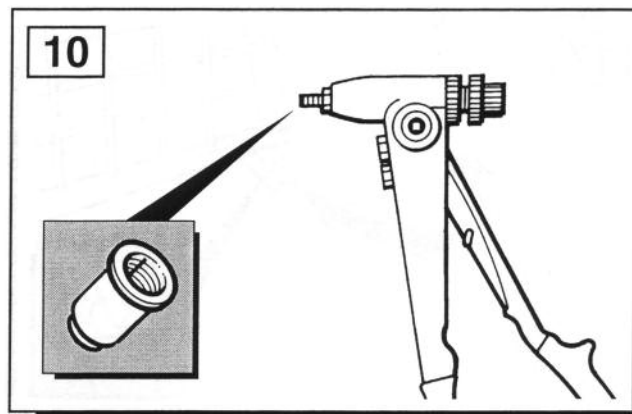

FITTING INSTRUCTIONS

> Discovery

Dog Guard

BRITPART

The quality parts for Land Rovers

Fitting Instructions

Discovery - Dog Guard

Fitting Instructions

Discovery - Dog Guard

Installation for right hand side is the same as the left hand side.

If loadspace blind is fitted follow instructions 22-24

WARNING

Accessories which are not properly fitted can be dangerous.