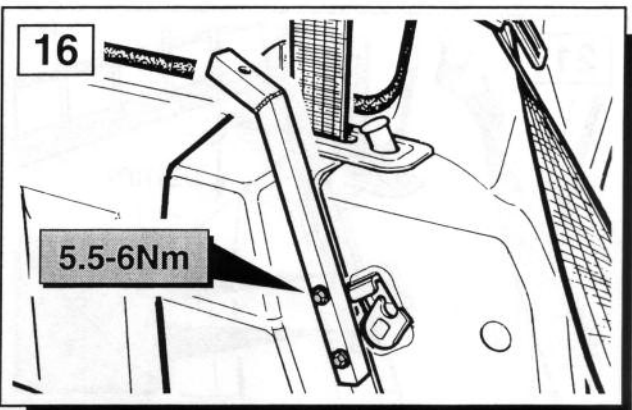

FITTING INSTRUCTIONS

> Discovery

Dog Guard

BRITPART

The quality parts for Land Rovers

Fitting Instructions

Discovery - Dog Guard

Fitting Instructions

Discovery - Dog Guard

Installation for right hand side is the same as the left hand side.

If loadspace blind is fitted follow instructions 22-24

WARNING

Accessories which are not properly fitted can be dangerous.