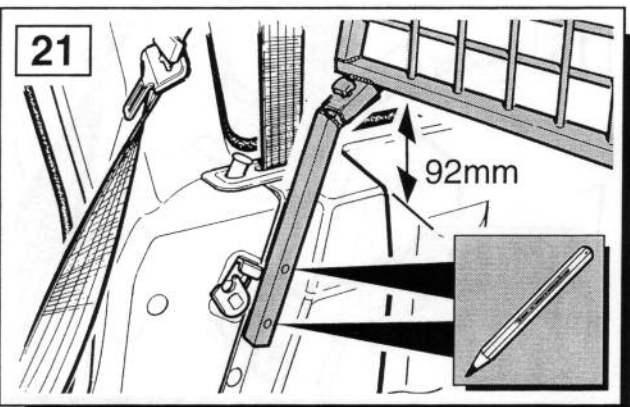

FITTING INSTRUCTIONS

> Discovery

Dog Guard

BRITPART

The quality parts for Land Rovers

Fitting Instructions

Discovery - Dog Guard

Fitting Instructions

Discovery - Dog Guard

Installation for right hand side is the same as the left hand side.

If loadspace blind is fitted follow instructions 22-24

WARNING

Accessories which are not properly fitted can be dangerous.