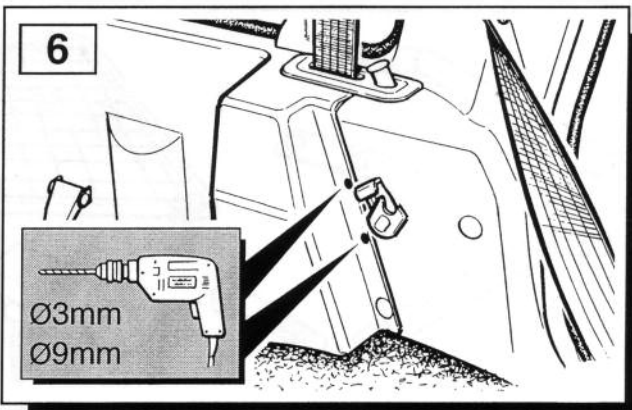

FITTING INSTRUCTIONS

> Discovery

Dog Guard

BRITPART

The quality parts for Land Rovers

Fitting Instructions

Discovery - Dog Guard

Fitting Instructions

Discovery - Dog Guard

Installation for right hand side is the same as the left hand side.

If loadspace blind is fitted follow instructions 22-24

WARNING

Accessories which are not properly fitted can be dangerous.