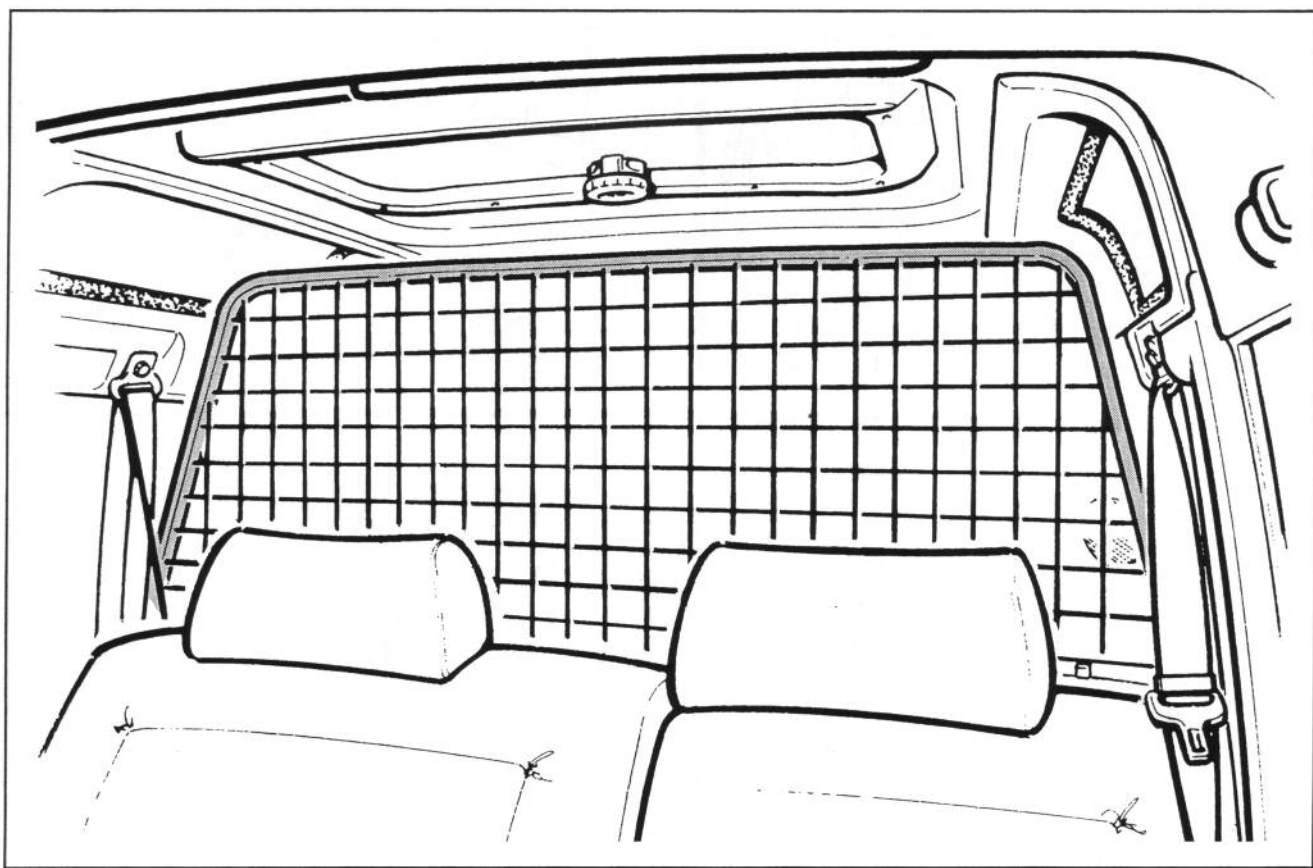

FITTING INSTRUCTIONS

> Discovery

Dog Guard

BRITPART

The quality parts for Land Rovers

Fitting Instructions

Discovery - Dog Guard

Fitting Instructions

Discovery - Dog Guard

Installation for right hand side is the same as the left hand side.

If loadspace blind is fitted follow instructions 22-24

WARNING

Accessories which are not properly fitted can be dangerous.