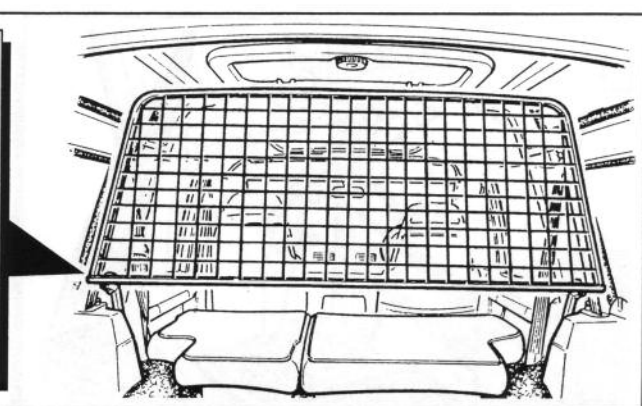

FITTING INSTRUCTIONS

> Discovery

Dog Guard

BRITPART

The quality parts for Land Rovers

Fitting Instructions

Discovery - Dog Guard

Fitting Instructions

Discovery - Dog Guard

Installation for right hand side is the same as the left hand side.

If loadspace blind is fitted follow instructions 22-24

WARNING

Accessories which are not properly fitted can be dangerous.