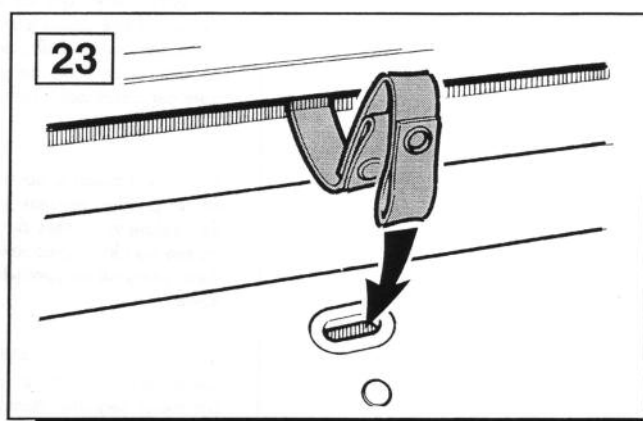

FITTING INSTRUCTIONS

> Discovery

Dog Guard

BRITPART

The quality parts for Land Rovers

Fitting Instructions

Discovery - Dog Guard

Fitting Instructions

Discovery - Dog Guard

Installation for right hand side is the same as the left hand side.

If loadspace blind is fitted follow instructions 22-24

WARNING

Accessories which are not properly fitted can be dangerous.