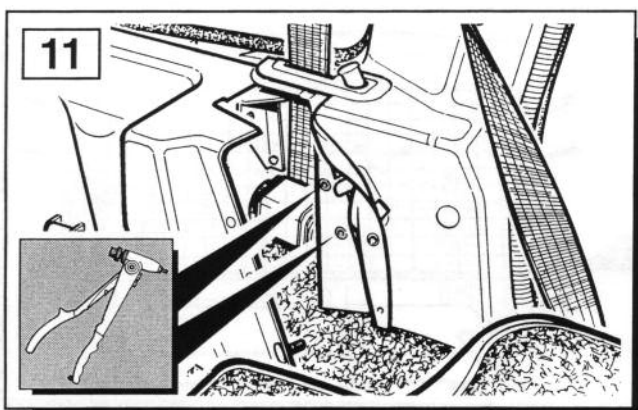

FITTING INSTRUCTIONS

> Discovery

Dog Guard

BRITPART

The quality parts for Land Rovers

Fitting Instructions

Discovery - Dog Guard

Fitting Instructions

Discovery - Dog Guard

Installation for right hand side is the same as the left hand side.

If loadspace blind is fitted follow instructions 22-24

WARNING

Accessories which are not properly fitted can be dangerous.