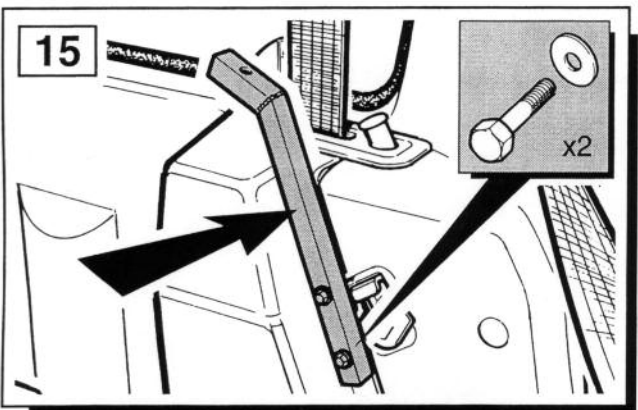

FITTING INSTRUCTIONS

> Discovery

Dog Guard

BRITPART

The quality parts for Land Rovers

Fitting Instructions

Discovery - Dog Guard

Fitting Instructions

Discovery - Dog Guard

Installation for right hand side is the same as the left hand side.

If loadspace blind is fitted follow instructions 22-24

WARNING

Accessories which are not properly fitted can be dangerous.