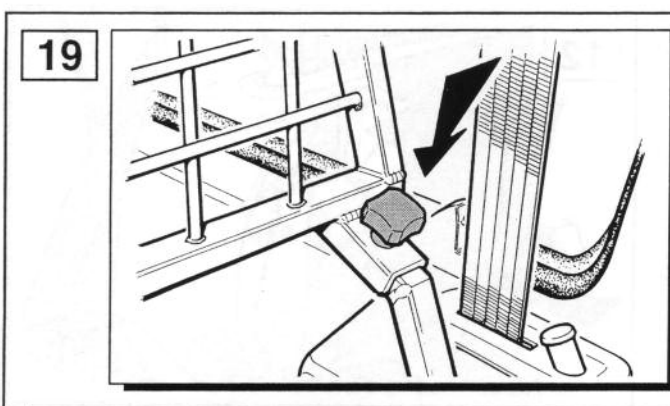

FITTING INSTRUCTIONS

> Discovery

Dog Guard

BRITPART

The quality parts for Land Rovers

Fitting Instructions

Discovery - Dog Guard

Fitting Instructions

Discovery - Dog Guard

Installation for right hand side is the same as the left hand side.

If loadspace blind is fitted follow instructions 22-24

WARNING

Accessories which are not properly fitted can be dangerous.