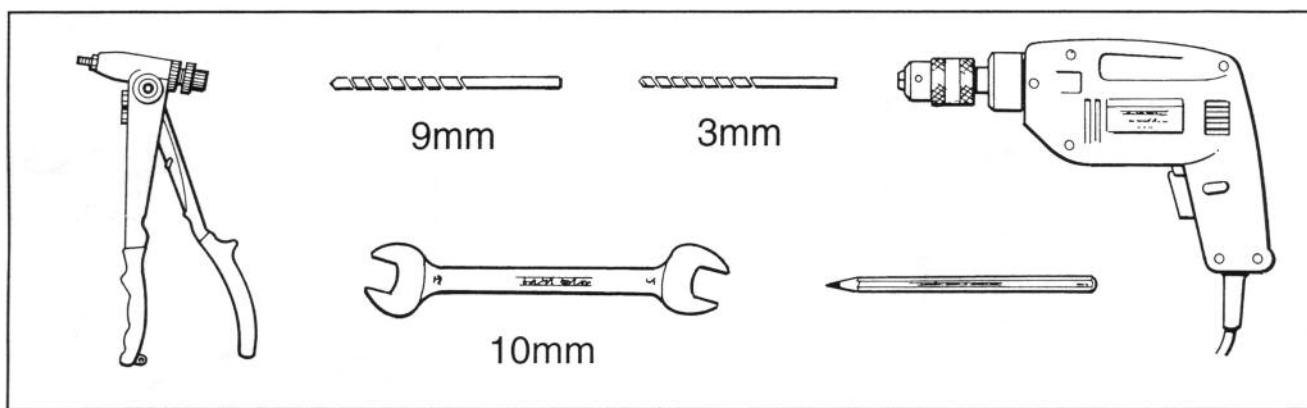

FITTING INSTRUCTIONS

> Discovery

Dog Guard

BRITPART

The quality parts for Land Rovers

Fitting Instructions

Discovery - Dog Guard

Fitting Instructions

Discovery - Dog Guard

Installation for right hand side is the same as the left hand side.

If loadspace blind is fitted follow instructions 22-24

WARNING

Accessories which are not properly fitted can be dangerous.