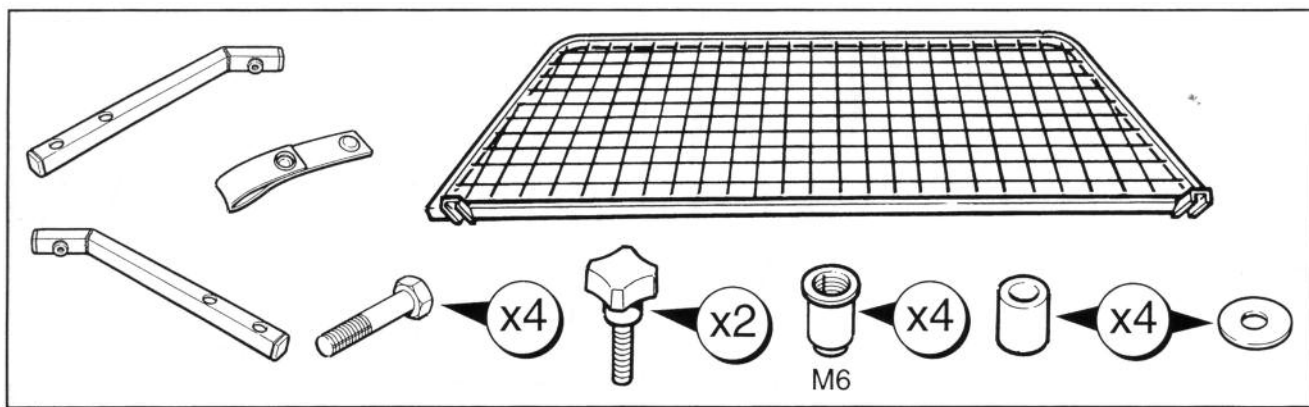

FITTING INSTRUCTIONS

> Discovery

Dog Guard

BRITPART

The quality parts for Land Rovers

Fitting Instructions

Discovery - Dog Guard

Fitting Instructions

Discovery - Dog Guard

Installation for right hand side is the same as the left hand side.

If loadspace blind is fitted follow instructions 22-24

WARNING

Accessories which are not properly fitted can be dangerous.