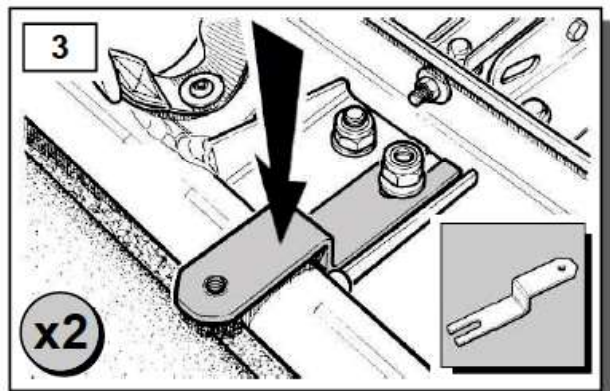

BRITPART FITTING INSTRUCTIONS

DOG GUARD

The quality parts for Land Rovers

Part Number - STC50479

Britpart
The Grove, Craven Arms,
Shropshire, SY7 8DA United Kingdom
www.britpart.com

VR. 1.

Disclaimer

These fitting instructions are intended for general guidance only. No responsibility will be accepted for damage to persons, property, equipment or vehicles caused during or arising from the fitting or using of this product. Fitting this item to your vehicle may constitute a vehicle modification and therefore we strongly recommend that you check the product complies with local laws and legislation and always inform the vehicle's insurance company accordingly.