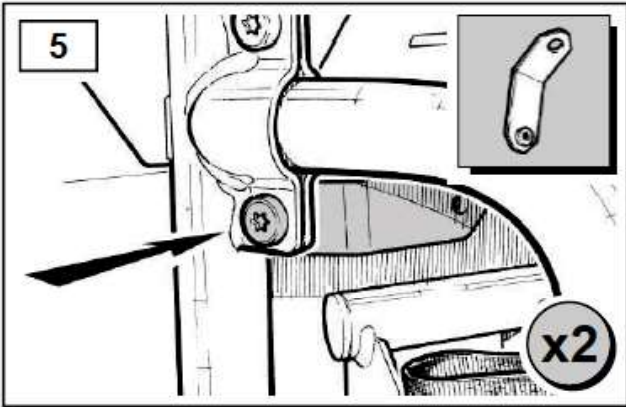

BRITPART

The quality parts for Land Rovers