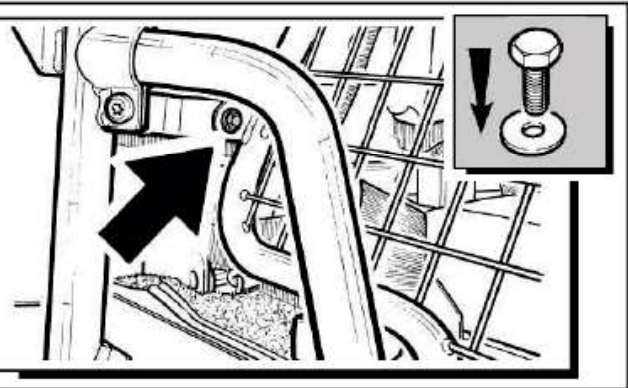

BRITPART

The quality parts for Land Rovers