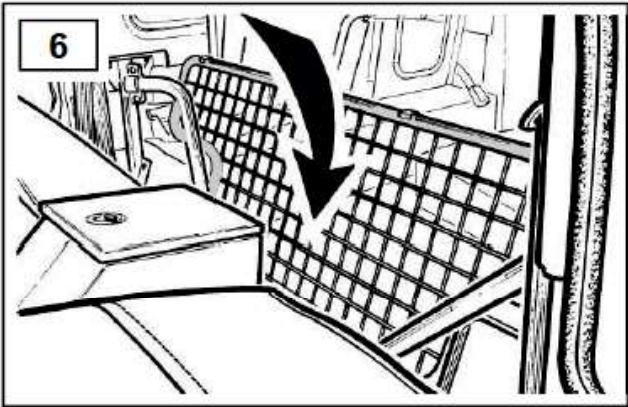

BRITPART

The quality parts for Land Rovers