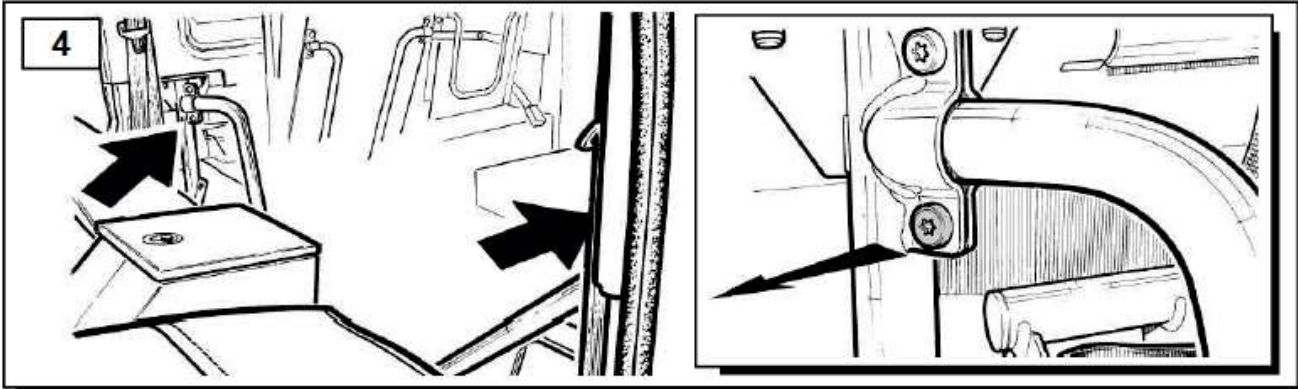

BRITPART

The quality parts for Land Rovers