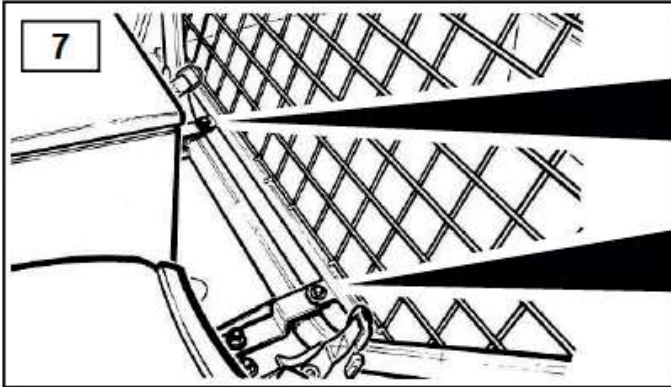

BRITPART

The quality parts for Land Rovers