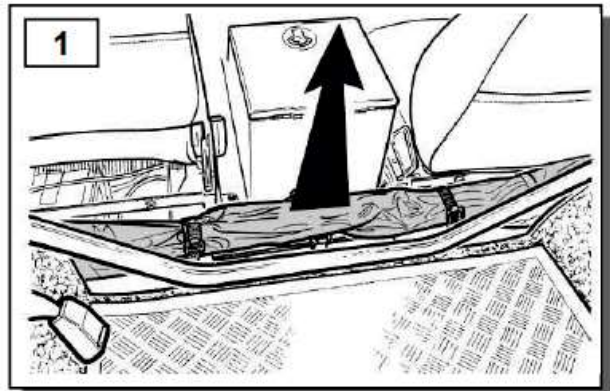

BRITPART FITTING INSTRUCTIONS

DOG GUARD

The quality parts for Land Rovers

Part Number - STC50479

Britpart
The Grove, Craven Arms,
Shropshire, SY7 8DA United Kingdom
www.britpart.com

VR. 1.

Disclaimer

These fitting instructions are intended for general guidance only. No responsibility will be accepted for damage to persons, property, equipment or vehicles caused during or arising from the fitting or using of this product. Fitting this item to your vehicle may constitute a vehicle modification and therefore we strongly recommend that you check the product complies with local laws and legislation and always inform the vehicle's insurance company accordingly.