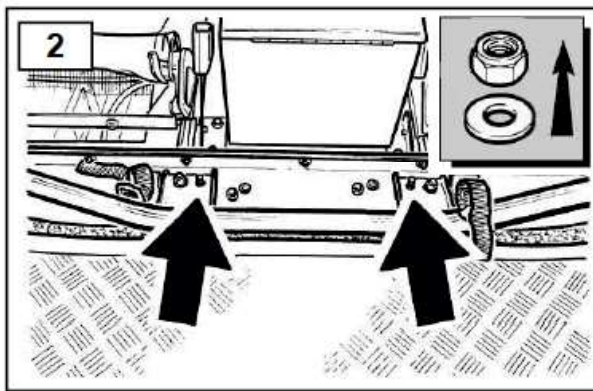

BRITPART FITTING INSTRUCTIONS

DOG GUARD

The quality parts for Land Rovers

Part Number - STC50479

Britpart
The Grove, Craven Arms,
Shropshire, SY7 8DA United Kingdom
www.britpart.com

VR. 1.

Disclaimer

These fitting instructions are intended for general guidance only. No responsibility will be accepted for damage to persons, property, equipment or vehicles caused during or arising from the fitting or using of this product. Fitting this item to your vehicle may constitute a vehicle modification and therefore we strongly recommend that you check the product complies with local laws and legislation and always inform the vehicle's insurance company accordingly.

BRITPART

The quality parts for Land Rovers

BRITPART

The quality parts for Land Rovers