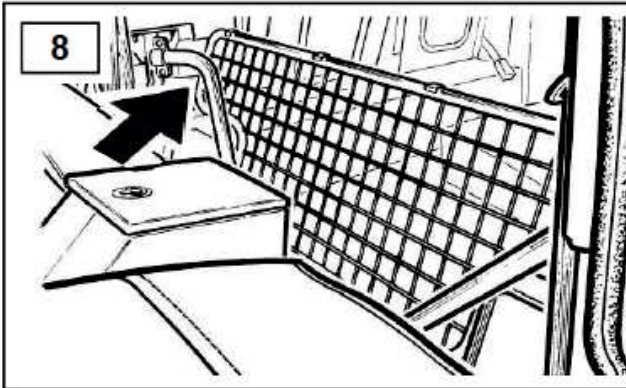

BRITPART

The quality parts for Land Rovers