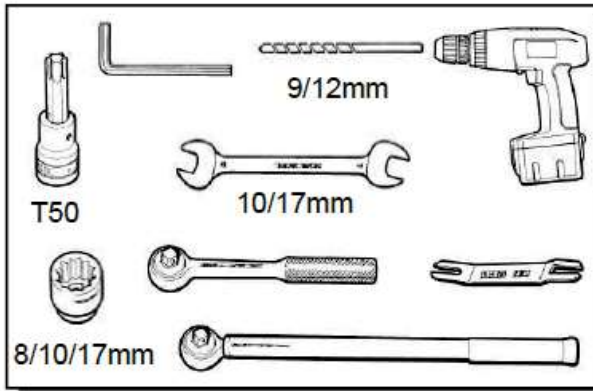

BRITPART FITTING INSTRUCTIONS

DOG GUARD

The quality parts for Land Rovers

Part Number - STC50479

Britpart
The Grove, Craven Arms,
Shropshire, SY7 8DA United Kingdom
www.britpart.com

VR. 1.

Disclaimer

These fitting instructions are intended for general guidance only. No responsibility will be accepted for damage to persons, property, equipment or vehicles caused during or arising from the fitting or using of this product. Fitting this item to your vehicle may constitute a vehicle modification and therefore we strongly recommend that you check the product complies with local laws and legislation and always inform the vehicle's insurance company accordingly.

BRITPART

The quality parts for Land Rovers

BRITPART

The quality parts for Land Rovers