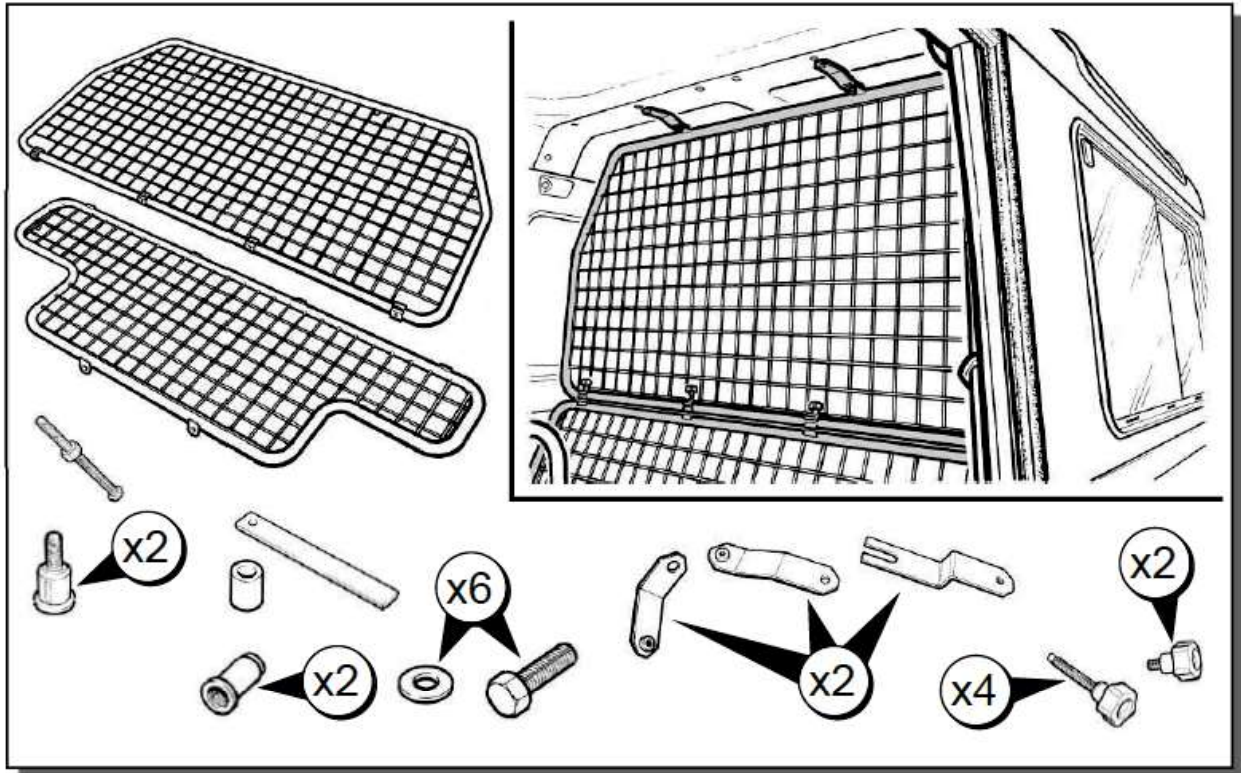

BRITPART FITTING INSTRUCTIONS

DOG GUARD

The quality parts for Land Rovers

Part Number - STC50479

Britpart
The Grove, Craven Arms,
Shropshire, SY7 8DA United Kingdom
www.britpart.com

VR. 1.

Disclaimer

These fitting instructions are intended for general guidance only. No responsibility will be accepted for damage to persons, property, equipment or vehicles caused during or arising from the fitting or using of this product. Fitting this item to your vehicle may constitute a vehicle modification and therefore we strongly recommend that you check the product complies with local laws and legislation and always inform the vehicle's insurance company accordingly.

BRITPART

The quality parts for Land Rovers

BRITPART

The quality parts for Land Rovers