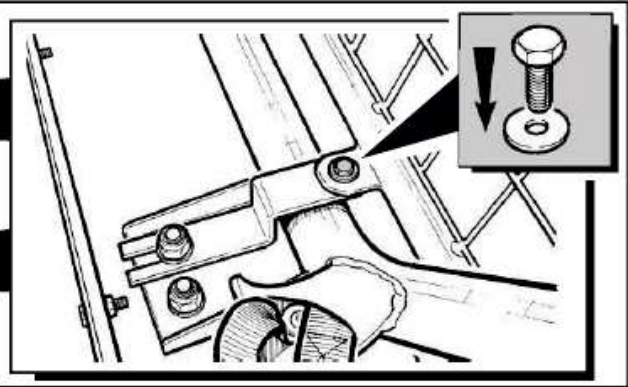

BRITPART FITTING INSTRUCTIONS

DOG GUARD

The quality parts for Land Rovers

Part Number - STC50479

Britpart
The Grove, Craven Arms,
Shropshire, SY7 8DA United Kingdom
www.britpart.com

VR. 1.

Disclaimer

These fitting instructions are intended for general guidance only. No responsibility will be accepted for damage to persons, property, equipment or vehicles caused during or arising from the fitting or using of this product. Fitting this item to your vehicle may constitute a vehicle modification and therefore we strongly recommend that you check the product complies with local laws and legislation and always inform the vehicle's insurance company accordingly.

BRITPART

The quality parts for Land Rovers

BRITPART

The quality parts for Land Rovers